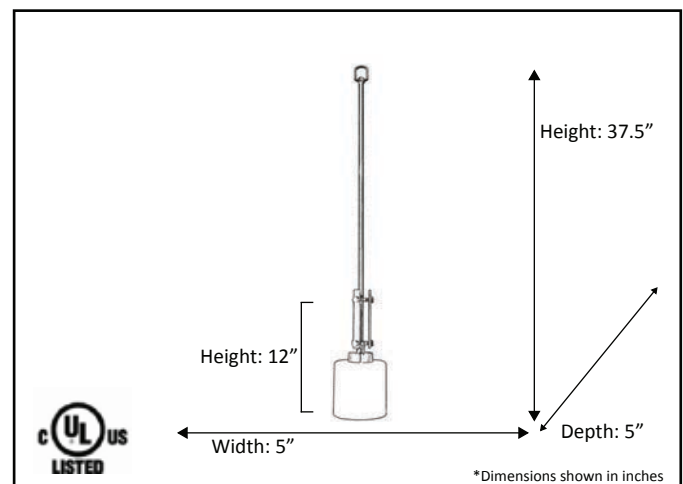

Model #	PRS-MP1(WH)-RB
SKU	18530
Finish	Rubbed Bronze
Glass	White
Replacement Glass	G-PRS-WH
Dimensions- HxW(xD) <small>(Dimensions shown in inches)</small>	37.5" x 5" x 5"
Lamp Info	1 x 60W (M)
Chain/Wire Length	3' / 10'