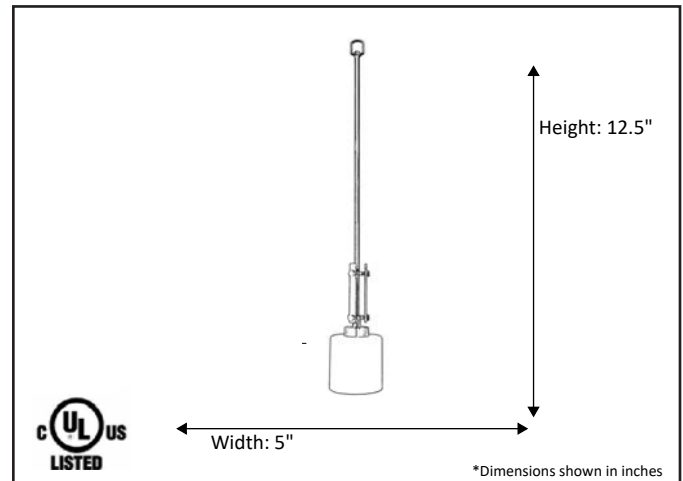

Model #	PRS-MP1(CLR)-NK
SKU#	19407
Description	1 Light Mini Pendant
Finish	Brushed Nickel
Glass	Clear
Dimensions- HxW (Dimensions shown in inches)	12.5 x 5"
Lamp Info	1X60W (M)
Chain/ Wire Length	3' Chain/10' Wire
Rods Included	Yes

Finish/Glass Shown: Matte Black/Clear

*Lamps not included

ELECTRICAL REQUIREMENTS: Fixture requires a grounded electrical supply line of 120 volts AC.

INSTALLATION REQUIREMENTS: Fixture attaches to electrical junction box securely anchored in wall or ceiling.
All mounting hardware included.