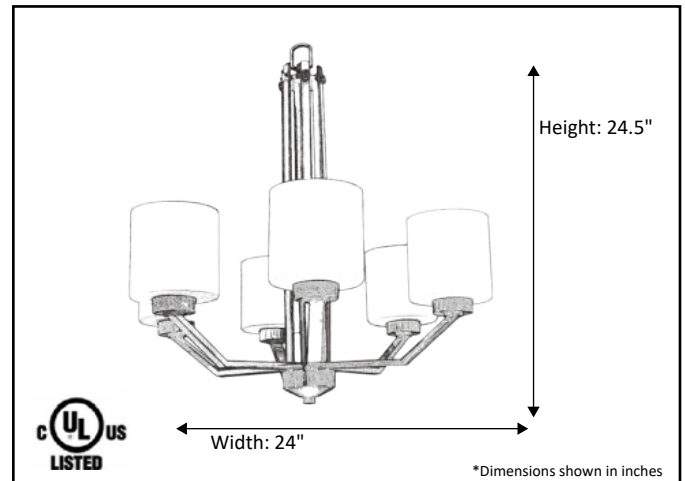

Model #	PRS-CH6(WH)-NK
SKU#	18515
Description	6 Light Chandelier
Finish	Brushed Nickel
Glass	White
Replacement Glass	G-PRS-WH
Dimensions- HxW (Dimensions shown in inches)	24.5" x 24"
Lamp Info	6X60W (M)
Chain/Wire Length	3' Chain/10' Wire

Finish/Glass Shown: Brushed Nickel/White

\*Lamps not included

**ELECTRICAL REQUIREMENTS:** Fixture requires a grounded electrical supply line of 120 volts AC.

**INSTALLATION REQUIREMENTS:** Fixture attaches to electrical junction box securely anchored in wall or ceiling.  
**All mounting hardware included.**