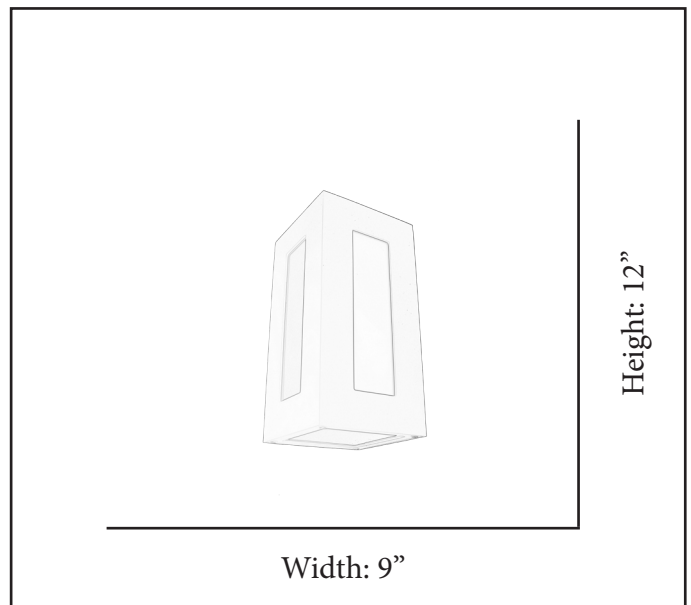

REFERENCE	QUANTITY	REMARKS	PROJECT	
			LOCATION/TYPE	
			ARCHITECT	
			ENGINEER	
			CONTRACTOR	
			SUBMITTED BY	
			DATE