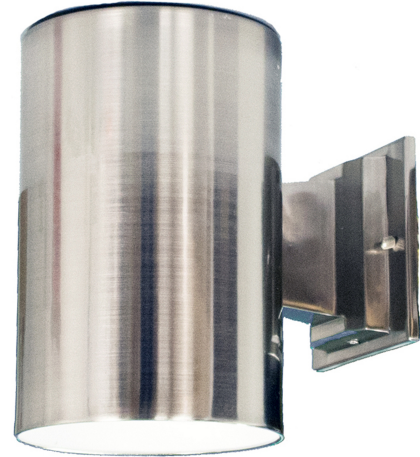

Model #	PL-795-NK(GU24)
SKU	15666
Description	1-Light Coach Light
Finish	Brushed Nickel
Glass	N/A
Dimensions- HxWxD (Dimensions shown in inches)	7" x 5" x 8.375
Listed	Wet Location Listed

Finish Shown: Brushed Nickel

*Lamps not included

ELECTRICAL REQUIREMENTS: Fixture requires a grounded electrical supply line of 120 volts AC.

INSTALLATION REQUIREMENTS: Fixture attaches to electrical junction box securely anchored in wall or ceiling.

All mounting hardware included.

Product specifications subject to change without notice.

HOME enhancements/ 1505-A Kelly Blvd., Carrollton, TX. 75006

REFERENCE	QTY.	REMARKS	Project
			Location/Type
			Architect
			Engineer
			Contractor
			Submitted By: Date: