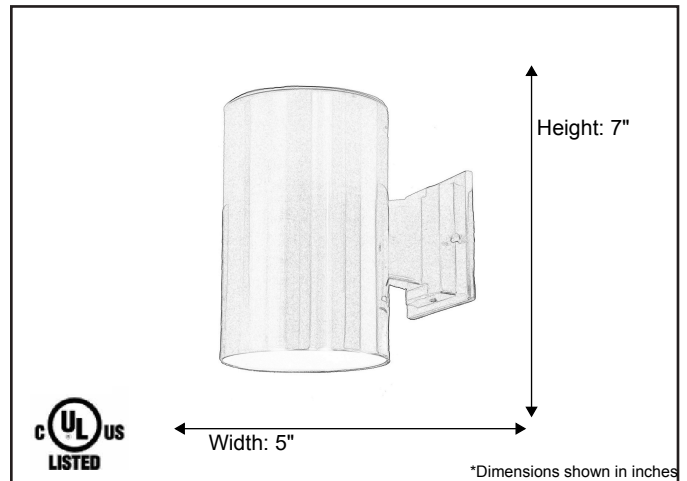

*Lamps not included