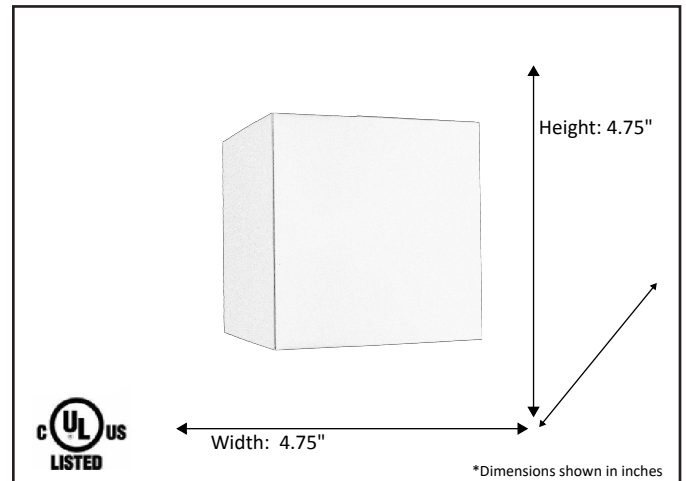

Model #	PL-20238-MB(10W LED 3K)
SKU	20238
Description	Small LED Wall Cube
Finish	Matte Black
Dimensions- HxW (Dimensions shown in inches)	4.75"H x 4.75"W
Lamp Info	10W 3000K

Finish Shown: Matte Black

\*Lamps not included