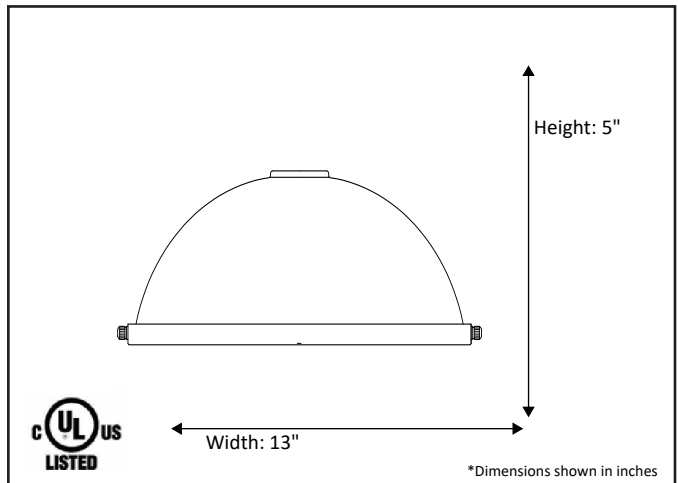

Model #	MP-CAP-NK
SKU#	14223
Description	Metal Dome Pendant Cover
Finish	Brushed Nickel
Glass	Frosted Lens
Dimensions- HxW (Dimensions shown in inches)	5" x 13"
Lamp Info	N/A
Chain/ Wire Length	N/A
Rods Included	N/A