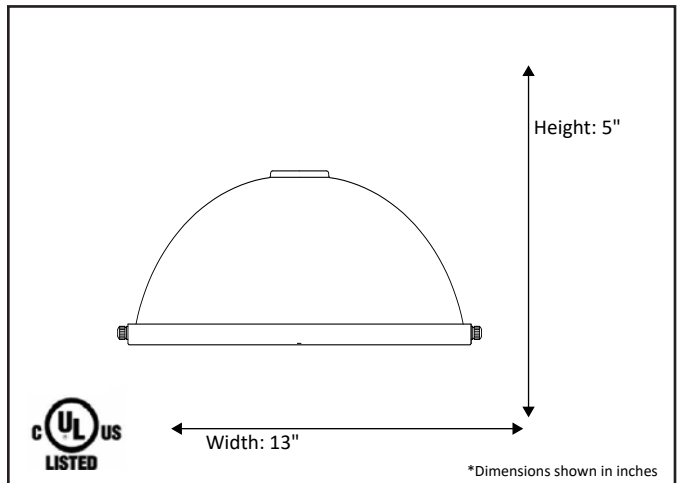

Model #	MP-CAP-NK
SKU#	14223
Description	Metal Dome Pendant Cover
Finish	Brushed Nickel
Glass	Frosted Lens
Dimensions- HxW (Dimensions shown in inches)	5" x 13"
Lamp Info	N/A
Chain/ Wire Length	N/A
Rods Included	N/A