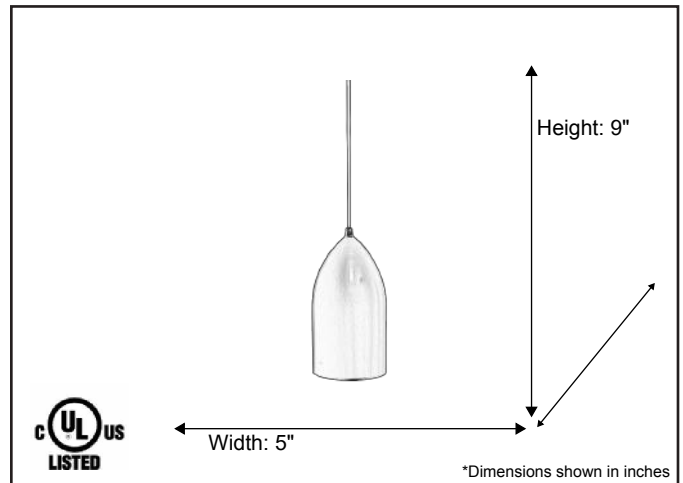

*Lamps Not Included