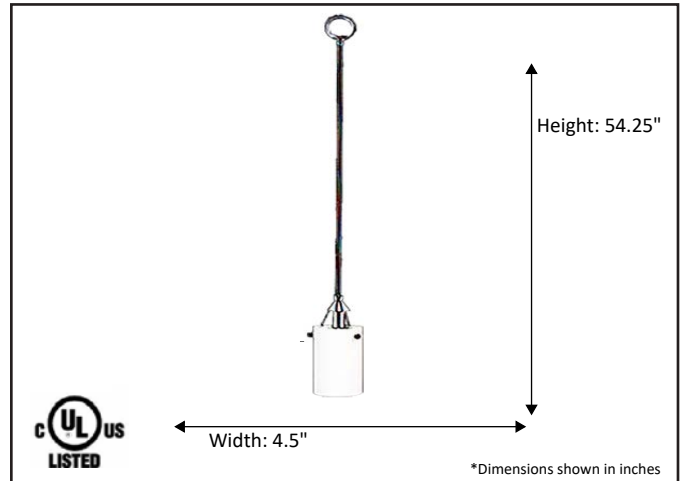

Model #	MP-42FR-RB
SKU#	16641
Description	1 Light Mini Pendant
Finish	Rubbed Bronze
Glass	White
Dimensions- HxW (Dimensions shown in inches)	54.25" x 4.5"
Lamp Info	1X60W (M)
Chain/ Wire Length	3' Chain/10' Wire
Rods Included	Yes

Finish/Glass Shown: Rubbed Bronze/White

*Lamps not included

ELECTRICAL REQUIREMENTS: Fixture requires a grounded electrical supply line of 120 volts AC.

INSTALLATION REQUIREMENTS: Fixture attaches to electrical junction box securely anchored in wall or ceiling.
All mounting hardware included.