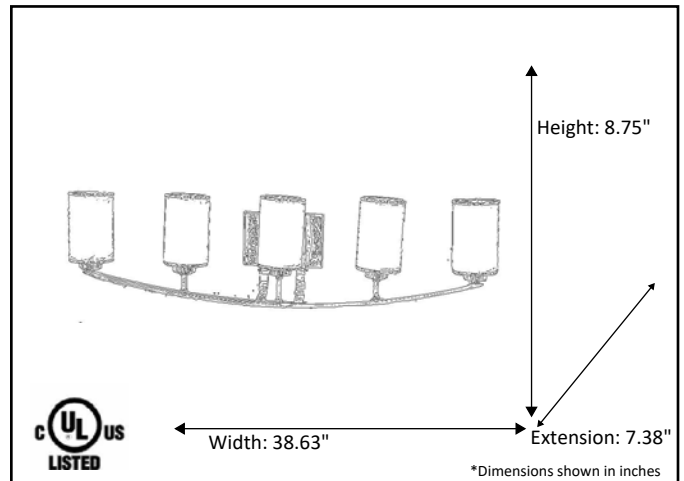

Model #	LX-VS5(WH)-NK
SKU	16440
Fixture Series	Lexington
Description	5 Light Vanity
Metal Finish	Nickel
Glass Finish	White
Replacement Glass	G-LX(WH)-NK
Dimensions- HxW(xE) <small>(Dimensions shown in inches)</small>	8.75" X 38.50" X 7.25"
Lamp Info	5 X 60W (M)

Finish/Glass Shown: Brushed Nickel/White

*Lamps not included

ELECTRICAL REQUIREMENTS: Fixture requires a grounded electrical supply line of 120 volts AC.

INSTALLATION REQUIREMENTS: Fixture attaches to electrical junction box securely anchored in wall or ceiling.
All mounting hardware included.