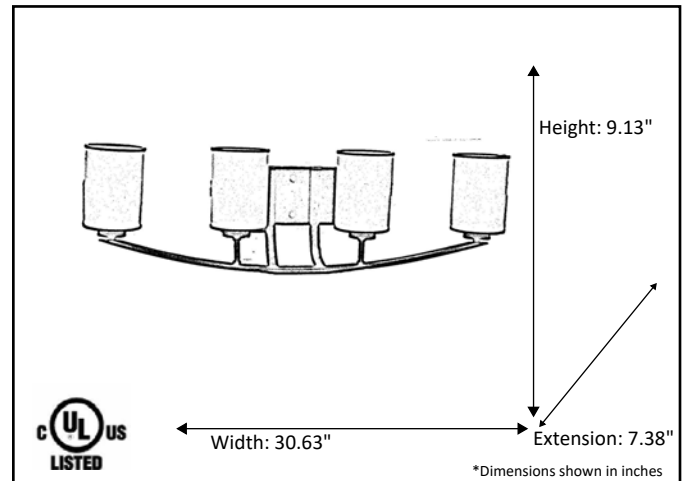

Model #	LX-VS4(WH)-NK
SKU	15939
Fixture Series	Lexington
Description	4 Light Vanity
Metal Finish	Nickel
Glass Finish	White
Replacement Glass	G-LX(WH)-NK
Dimensions- HxW(xE) <small>(Dimensions shown in inches)</small>	9.13" X 30.63" X 7.38"
Lamp Info	4 X 60W (M)

Finish/Glass Shown: Brushed Nickel/White

*Lamps not included

ELECTRICAL REQUIREMENTS: Fixture requires a grounded electrical supply line of 120 volts AC.

INSTALLATION REQUIREMENTS: Fixture attaches to electrical junction box securely anchored in wall or ceiling.
All mounting hardware included.