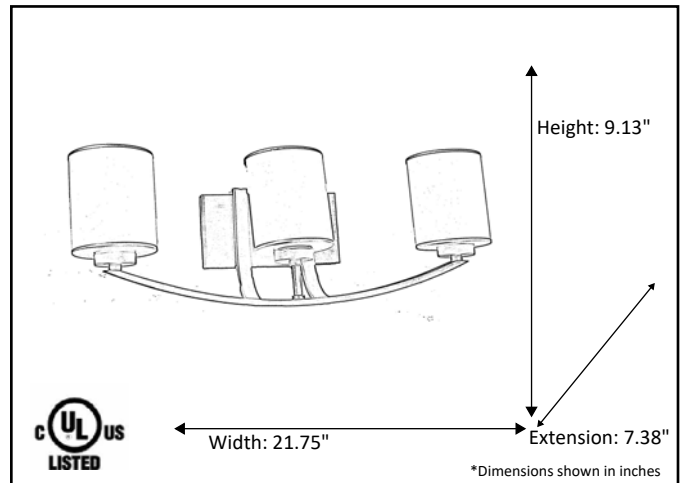

Model #	LX-VS3(WH)-RB
SKU	17930
Fixture Series	Lexington
Description	3 Light Vanity
Metal Finish	Rubbed Bronze
Glass Finish	White
Replacement Glass	G-LX(WH)-RB
Dimensions- HxW(xE) <small>(Dimensions shown in inches)</small>	9.13" X 21.75" X 7.38"
Lamp Info	3 X 60W (M)

Finish/Glass Shown: Rubbed Bronze/White

*Lamps not included

ELECTRICAL REQUIREMENTS: Fixture requires a grounded electrical supply line of 120 volts AC.

INSTALLATION REQUIREMENTS: Fixture attaches to electrical junction box securely anchored in wall or ceiling.
All mounting hardware included.