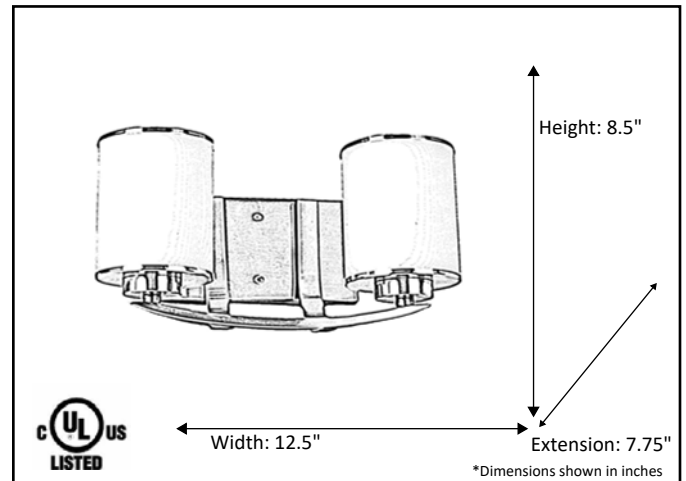

Model #	LX-VS2(WH)-RB
SKU	17927
Fixture Series	Lexington
Description	2 Light Vanity
Metal Finish	Rubbed Bronze
Glass Finish	White
Replacement Glass	G-LX(WH)-RB
Dimensions- HxW(xE) (Dimensions shown in inches)	8.5" x 12.5" X 7.75"
Lamp Info	2 X 60W (M)

Finish/Glass Shown: Rubbed Bronze/White

*Lamps not included

ELECTRICAL REQUIREMENTS: Fixture requires a grounded electrical supply line of 120 volts AC.

INSTALLATION REQUIREMENTS: Fixture attaches to electrical junction box securely anchored in wall or ceiling.
All mounting hardware included.