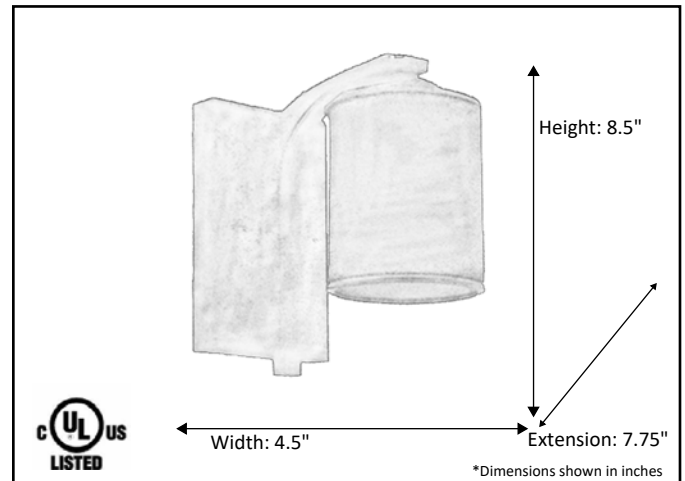

*Lamps not included