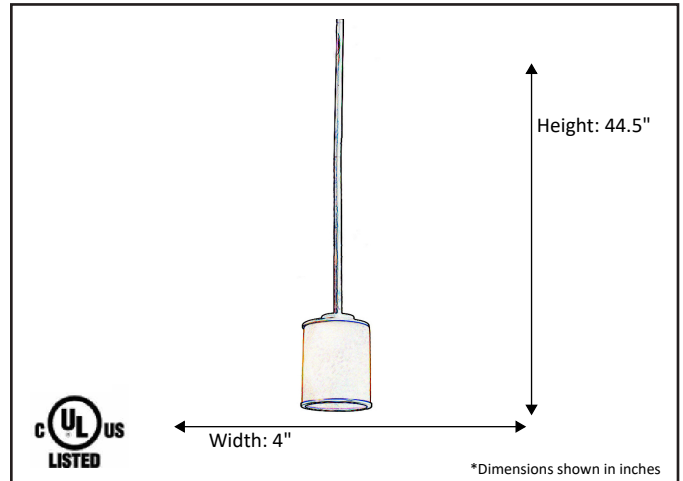

Model #	LX-MP1(WH)-NK
SKU#	16425
Description	1 Light Mini Pendant
Finish	Brushed Nickel
Glass	White
Dimensions- HxW (Dimensions shown in inches)	44.5" x 4"
Lamp Info	1X60W (M)
Chain/ Wire Length	3' Chain/10' Wire
Rods Included	Yes

Finish/Glass Shown: Brushed Nickel/White

*Lamps not included

ELECTRICAL REQUIREMENTS: Fixture requires a grounded electrical supply line of 120 volts AC.

INSTALLATION REQUIREMENTS: Fixture attaches to electrical junction box securely anchored in wall or ceiling.
All mounting hardware included.