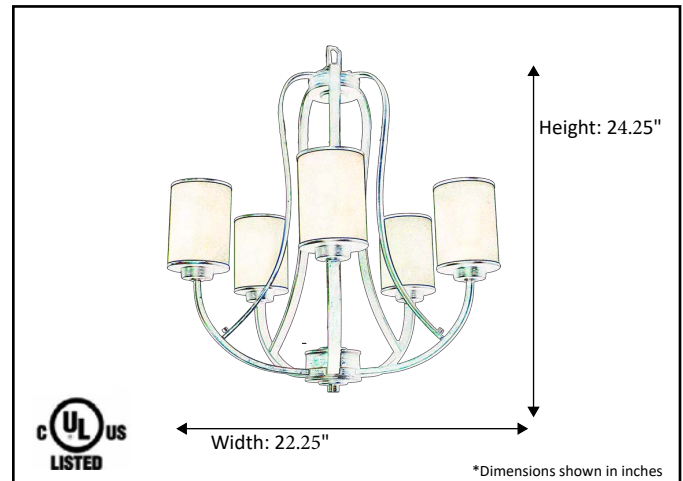

Model #	LX-CH5(WH)-NK
SKU#	15885
Description	5 Light Chandelier
Finish	Brushed Nickel
Glass	White
Replacement Glass	G-LX(WH)-NK
Dimensions- HxW (Dimensions shown in inches)	24.25" x 22.25"
Lamp Info	5X60W (M)
Chain/Wire Length	3' Chain/10' Wire

Finish/Glass Shown: Brushed Nickel/White

\*Lamps not included

**ELECTRICAL REQUIREMENTS:** Fixture requires a grounded electrical supply line of 120 volts AC.

**INSTALLATION REQUIREMENTS:** Fixture attaches to electrical junction box securely anchored in wall or ceiling.  
**All mounting hardware included.**