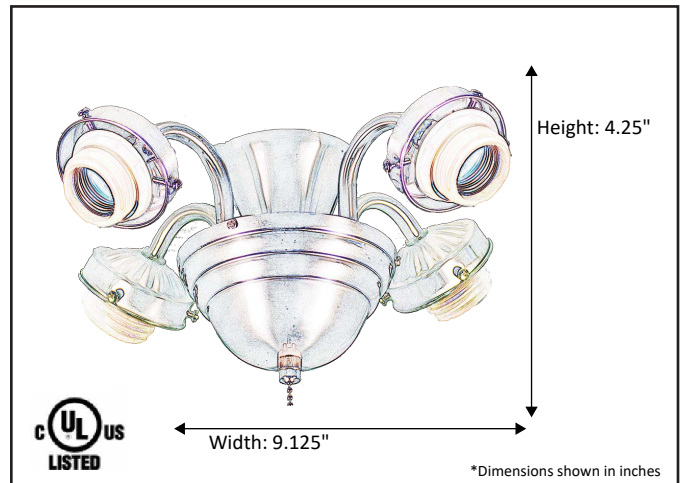

*Lamps Not Included