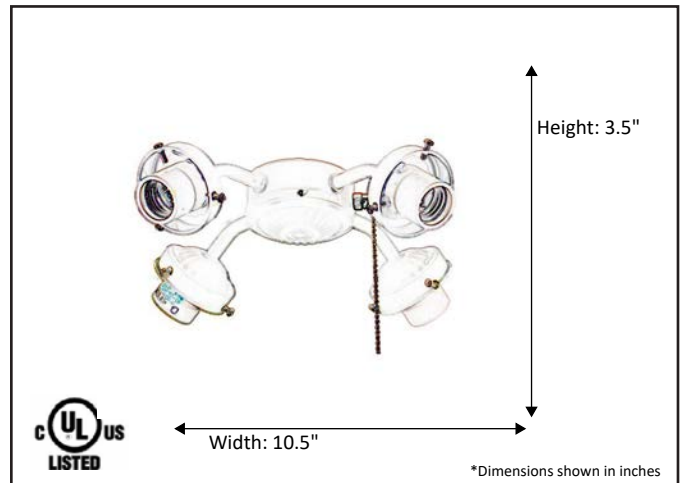

<b>Model #</b>	<b>LP-40-RB (4xLED3K)</b>
<b>SKU</b>	13431
<b>Description</b>	Ceiling Fan Light Kit
<b>Finish</b>	Rubbed Bronze
<b>Glass</b>	Not Included
<b>Dimensions- HxW</b> (Dimensions shown in inches)	3.5" x 10.5"
<b>Lamp Info</b>	4XE26 (M)

Finish/Glass Shown: Rubbed Bronze / N/A

\*Lamps Not Included

**ELECTRICAL REQUIREMENTS:** Fixture requires a grounded electrical supply line of 120 volts AC.

**INSTALLATION REQUIREMENTS:** Fixture attaches to bottom of ceiling fan.