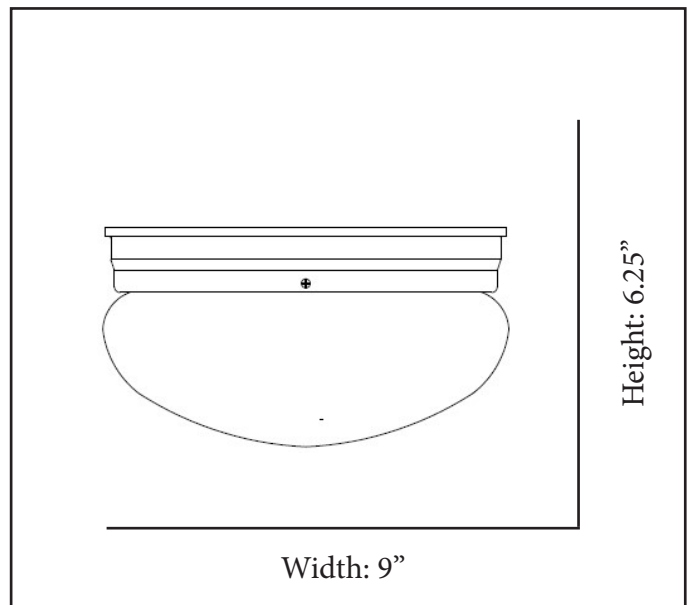

REFERENCE	QUANTITY	REMARKS	PROJECT	
			LOCATION/TYPE	
			ARCHITECT	
			ENGINEER	
			CONTRACTOR	
			SUBMITTED BY	
			DATE