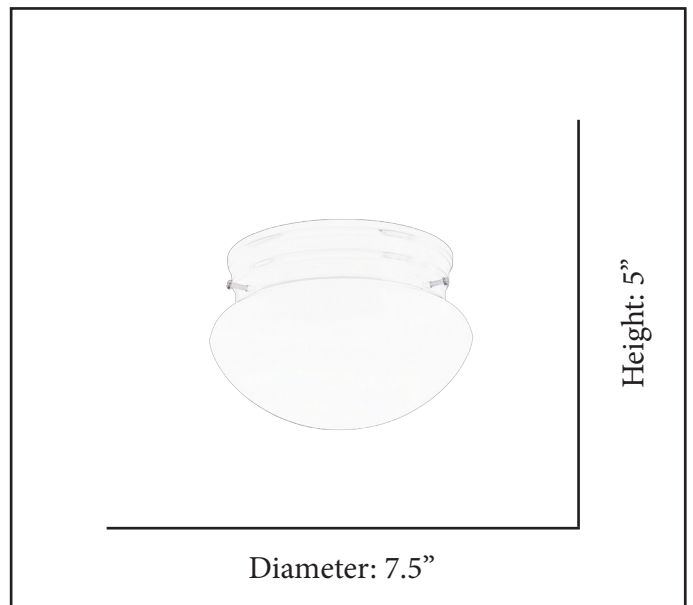

(Bulbs not included)

ELECTRICAL REQUIREMENTS: Fixture requires a grounded electrical supply line of 120 volts AC.

INSTALLATION REQUIREMENTS: Fixture attaches to electrical junction box securely anchored in wall or ceiling.

All mounting hardware included.

Product specifications subject to change without notice.

HOMEnhancements/ 1505-A Kelly Blvd., Carrollton, TX. 75006