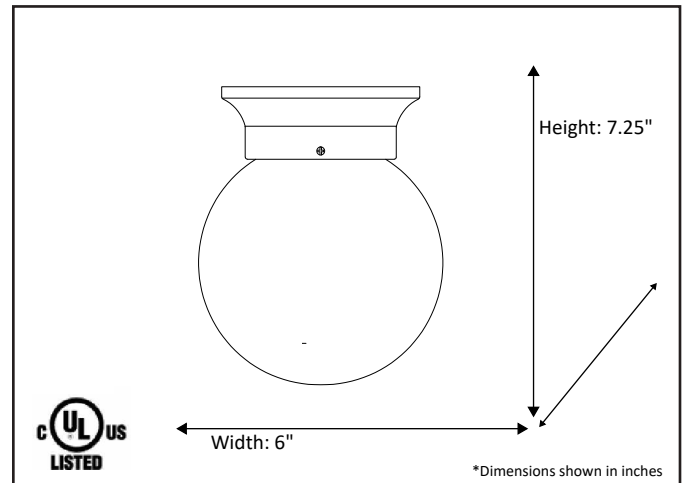

*Lamps not included