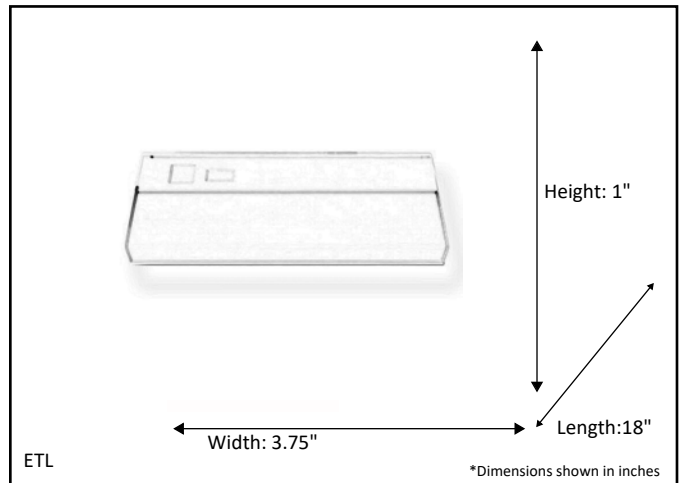

Model #	LED-UC18-WH(10W/5000K)
SKU	20700
Description	LED Under Cabinet
Finish	White
Dimensions- HxWxL <small>(Dimensions shown in inches)</small>	1" x 3.75" x 18"
Lumens	800 Lm
Wattage	10W
CCT (Kelvin)	5000K
Dimmable	Yes

Finish: White

* Integrated LED

ELECTRICAL REQUIREMENTS: Fixture requires a grounded electrical supply line of 120 volts AC.

INSTALLATION REQUIREMENTS: Fixture attaches to underside of cabinet.

All mounting hardware included.