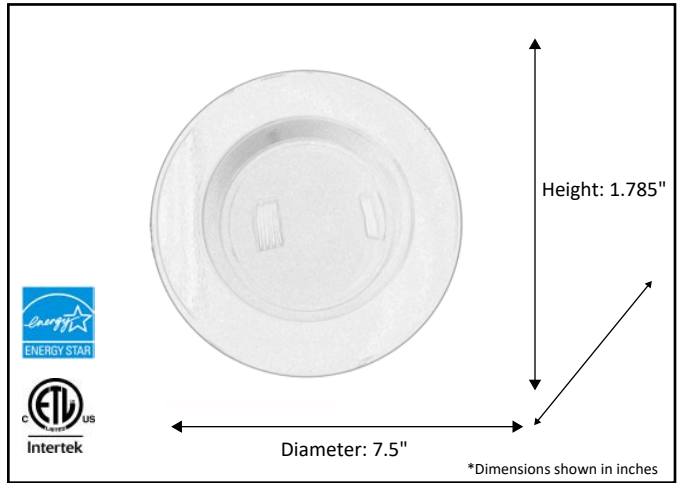

Model #	LED-RRT56-SELECT
SKU	21264
Description	LED Recessed Can Retrofit
Finish	White
Dimensions- HxWxD (Dimensions shown in inches)	1.785" H; 7.5" Diameter (trim); 4.25" Diameter (no trim)
Lumens	900 Lm
Wattage	13W
CCT (Kelvin)	3000K/4000K/5000K
Dimmable	Yes
Rated Life Hours	50,000