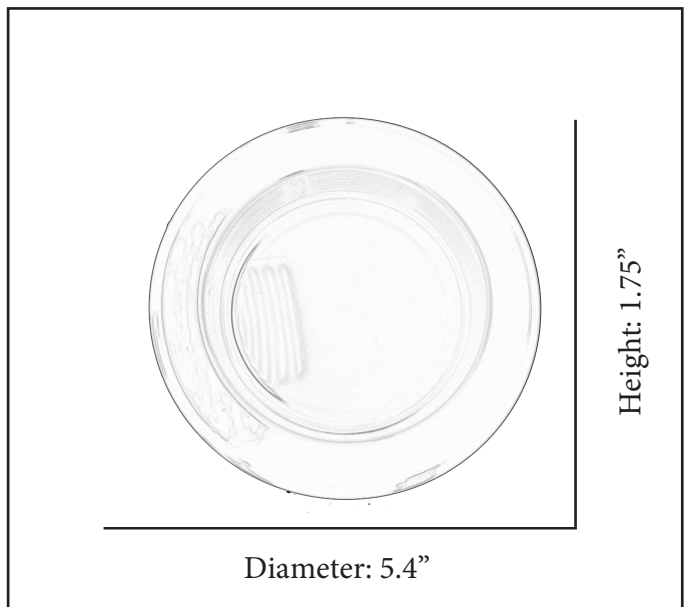

ELECTRICAL REQUIREMENTS: Fixture requires a grounded electrical supply line of 120 volts AC.

INSTALLATION REQUIREMENTS: Fixture attaches to electrical junction box securely anchored in wall or ceiling.

All mounting hardware included.

Product specifications subject to change without notice.

HOMEnhancements/ 1505-A Kelly Blvd., Carrollton, TX. 75006