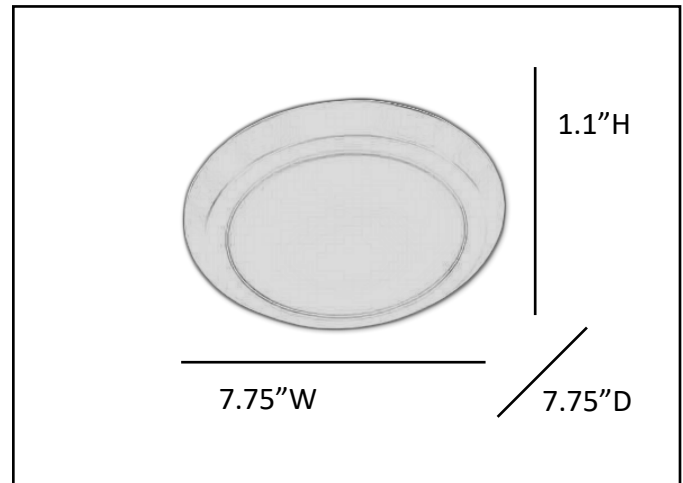

SKU#	80055
Model #	LED-DL56-WH(AC15W-3000K)
Description	Integrated LED Disk Light
Finish	White
Dimensions HxW	1.1"H x 7.75"W x 7.75"D
Location Rating	Wet Location
Lamp Type	1 X 15W(LED)
Lamp Max Wattage	15W
Dimmable	Yes
Color	3000 Kelvins

Finish Shown: White

Optional Mounting:
Disk Light Parts Pack

Can be mounted on 5" or 6" recessed housing using optional torsion spring kit.

Mounting: Suitable for installation on most 4" square, octagon and round electrical junction boxes. Can be used with 4" fire-rated electrical junction boxes.