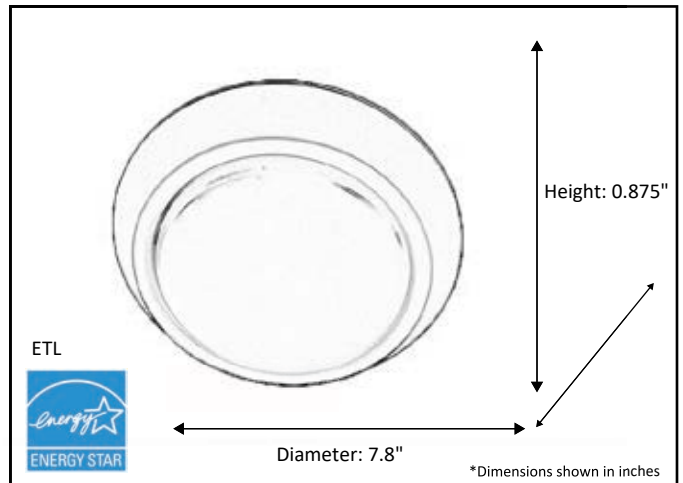

* Integrated LED