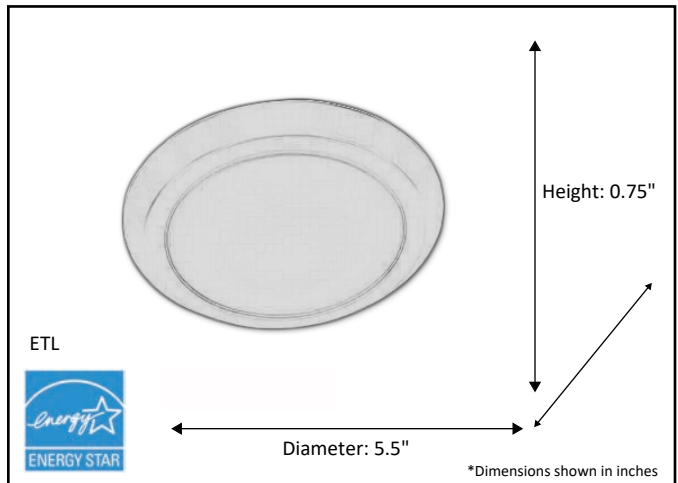

<b>Model #</b>	<b>LED-DL401-WH(AC12W/3000K)</b>
<b>SKU</b>	18104
<b>Description</b>	LED Ceiling Disk
<b>Finish</b>	White
<b>Dimensions- HxWxD</b> <small>(Dimensions shown in inches)</small>	0.75" H; 5.5" Diameter (trim); 3.5" Diameter (no trim)
<b>Lumens</b>	840 Lm
<b>Wattage</b>	12W
<b>CCT (Kelvin)</b>	3000K
<b>Dimmable</b>	Yes
<b>Rated Life Hours</b>	15,000
<b>Material</b>	Steel