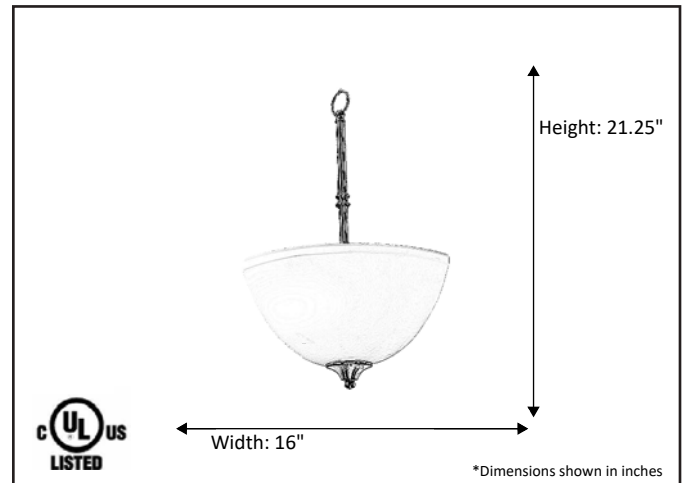

<b>Model #</b>	<b>LE-PD17(WH)-RB</b>
<b>SKU</b>	19332
<b>Description</b>	3 Light Entry
<b>Finish</b>	Rubbed Bronze
<b>Glass</b>	White
<b>Dimensions- HxW</b> <small>(Dimensions shown in inches)</small>	21.25" x 16"
<b>Lamp Info</b>	3X60W (M)
<b>Chain/ Wire Length</b>	3' Chain/10' Wire
<b>Dual Mount</b>	No

Finish/Glass Shown: Rubbed Bronze/White

\*Lamps not included

**ELECTRICAL REQUIREMENTS:** Fixture requires a grounded electrical supply line of 120 volts AC.

**INSTALLATION REQUIREMENTS:** Fixture attaches to electrical junction box securely anchored in wall or ceiling.  
**All mounting hardware included.**