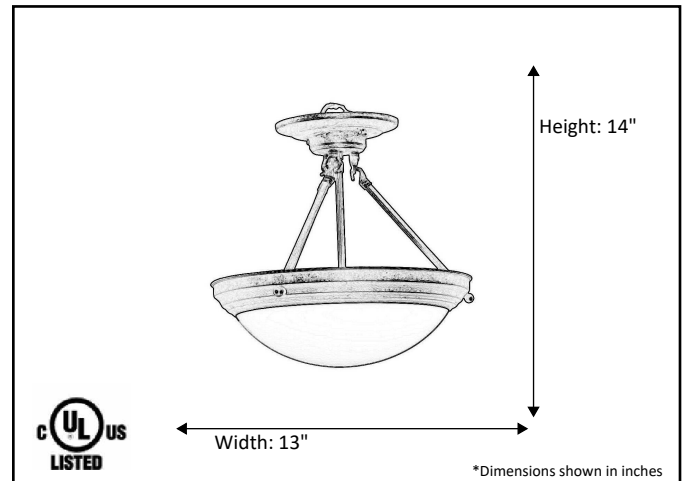

*Lamps not included