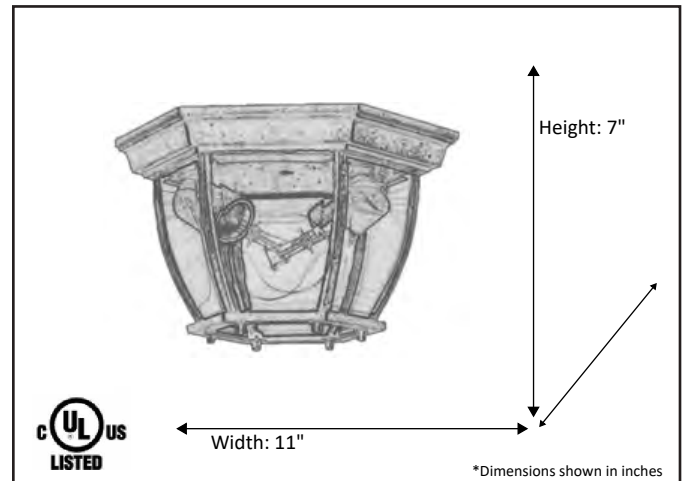

Model #	FP-31-MB
SKU	19494
Description	Front Porch Ceiling Mount
Finish	Matte Black
Glass	Clear
Dimensions- HxW (Dimensions shown in inches)	7" x 11"
Lamp Info	2X60W (M)

Finish/Glass Shown: Matte Black / Clear

*Lamps not included

ELECTRICAL REQUIREMENTS: Fixture requires a grounded electrical supply line of 120 volts AC.

INSTALLATION REQUIREMENTS: Fixture attaches to electrical junction box securely anchored in wall or ceiling.
All mounting hardware included.