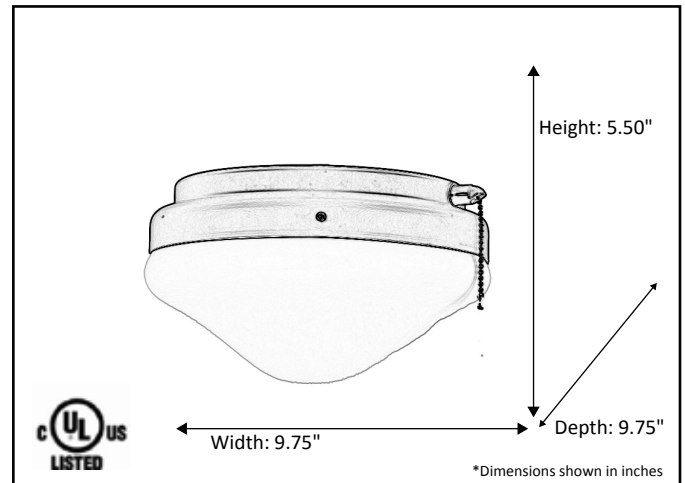

<b>Model #</b>	<b>FL-121D-MB(E27)</b>
SKU	18272
Fixture Series	N/A
Description	Shallow Dome Patio Light Kit
Finish	Matte Black
Glass	White
Replacement Glass	N/A
Dimensions- HxW(xD) (Dimensions shown in inches)	5.50" x 9.75"
Lamp Info	2 x 13W (E27)

Finish/Glass Shown: Matte Black/White

\*Lamps not included

**ELECTRICAL REQUIREMENTS:** Fixture requires a grounded electrical supply line of 120 volts AC.

**INSTALLATION REQUIREMENTS:** Fixture attaches to electrical junction box securely anchored in wall or ceiling.  
**All mounting hardware included.**