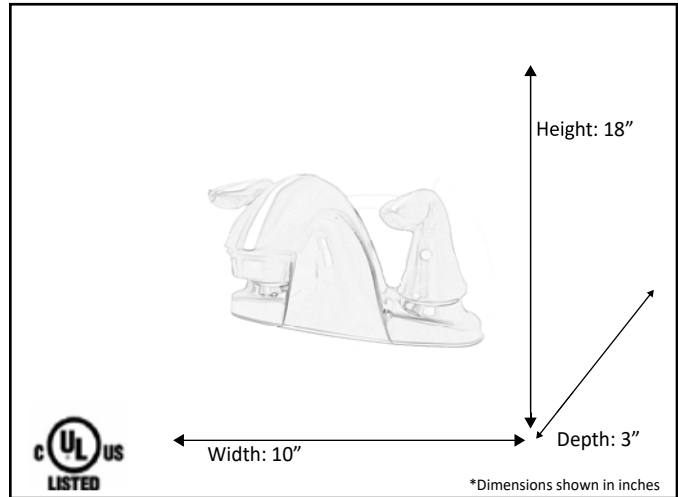

Model #	FCT-19440-NK
SKU	19440
Description	Centerset Bath Faucet
Finish	Brushed Nickel
Dimensions- HxW(xD) <small>(Dimensions shown in inches)</small>	18" x 10" x 3"

ELECTRICAL REQUIREMENTS: Fixture requires a grounded electrical supply line of 120 volts AC.

INSTALLATION REQUIREMENTS: Fixture attaches to electrical junction box securely anchored in wall or ceiling.
All mounting hardware included.

HOMEnhancements.com / 1505-A Kelly Blvd., Carrollton, TX. 75006