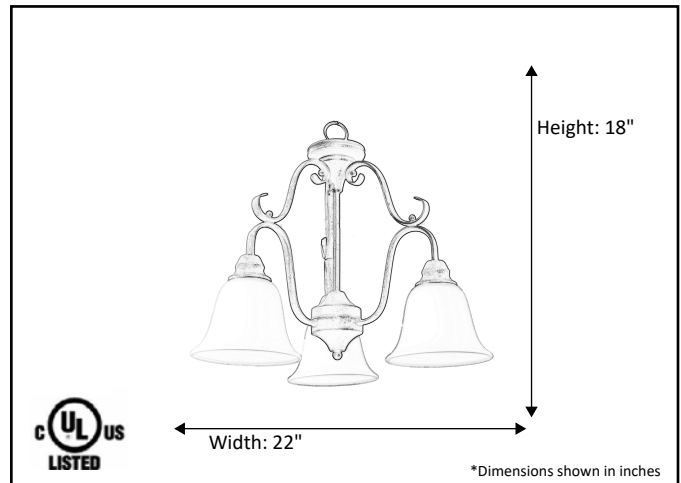

Model #	FCH-3D(WH)-RB
SKU#	17822
Description	3 Light Chandelier
Finish	Rubbed Bronze
Glass	White
Replacement Glass	BDF GLASS WH
Dimensions- HxW (Dimensions shown in inches)	18" x 22"
Lamp Info	3 X 60W (M)
Chain/Wire Length	3' Chain/10' Wire

Finish/Glass Shown: Rubbed Bronze /White

\*Lam.

**ELECTRICAL REQUIREMENTS:** Fixture requires a grounded electrical supply line of 120 volts AC.

**INSTALLATION REQUIREMENTS:** Fixture attaches to electrical junction box securely anchored in wall or ceiling.  
**All mounting hardware included.**