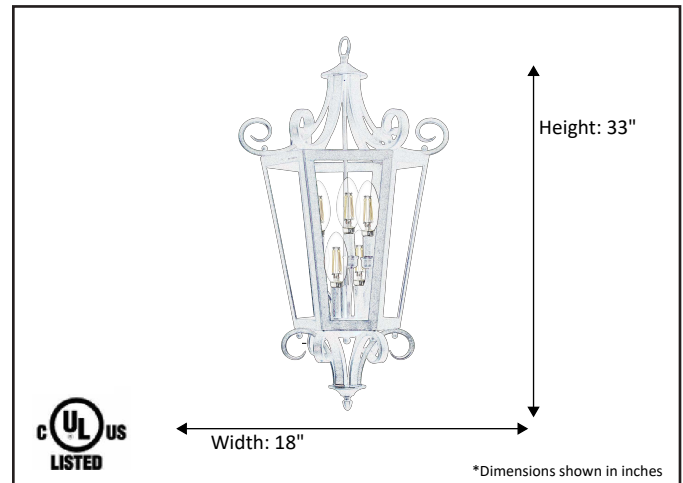

Model #	EP-HF42-RB
SKU	15111
Description	6 Light Open Cage
Finish	Rubbed Bronze
Glass	N/A
Dimensions- HxW (Dimensions shown in inches)	33" x 18"
Lamp Info	6X60W (C)
Chain/ Wire Length	3' Chain/10' Wire
Dual Mount	No

Finish/Glass Shown: Rubbed Bronze/N/A

*Lamps not included

ELECTRICAL REQUIREMENTS: Fixture requires a grounded electrical supply line of 120 volts AC.

INSTALLATION REQUIREMENTS: Fixture attaches to electrical junction box securely anchored in wall or ceiling.
All mounting hardware included.