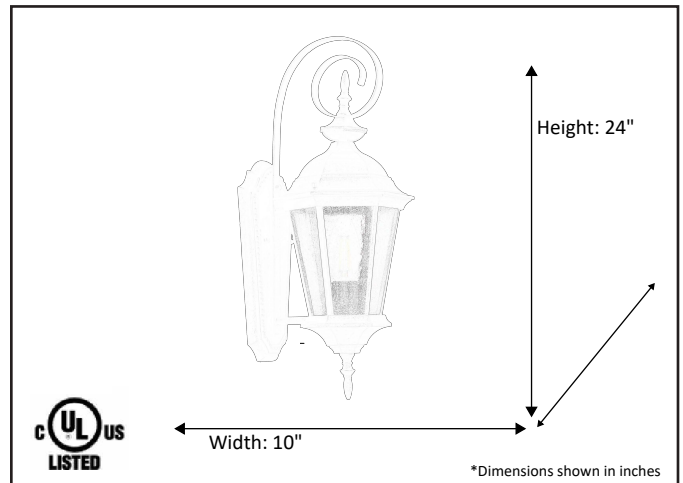

Model #	CL-85-MB
SKU	18875
Description	Medium Coach Light
Finish	Matte Black
Glass	Clear Seeded
Dimensions- HxW (Dimensions shown in inches)	24" x 10"
Lamp Info	3X60W (C)

Finish/Glass Shown: Matte Black / Clear Seeded

\*Lamps not included

**ELECTRICAL REQUIREMENTS:** Fixture requires a grounded electrical supply line of 120 volts AC.

**INSTALLATION REQUIREMENTS:** Fixture attaches to electrical junction box securely anchored in wall or ceiling.  
**All mounting hardware included.**