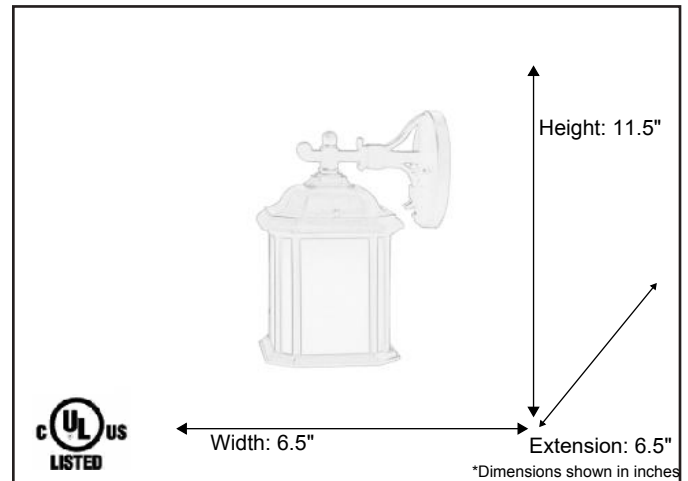

Model #	CL-4018F-TBK
SKU	19479
Description	1-Light Coach Light
Finish	Textured Black
Glass	Frosted Glass
Dimensions- HxWxD <small>(Dimensions shown in inches)</small>	11.5" x 6.5" x 6.5"
Listed	Wet Location Listed

Finish/Glass Shown: Textured Black/Frosted

*Lamps not included

ELECTRICAL REQUIREMENTS: Fixture requires a grounded electrical supply line of 120 volts AC.

INSTALLATION REQUIREMENTS: Fixture attaches to electrical junction box securely anchored in wall or ceiling.