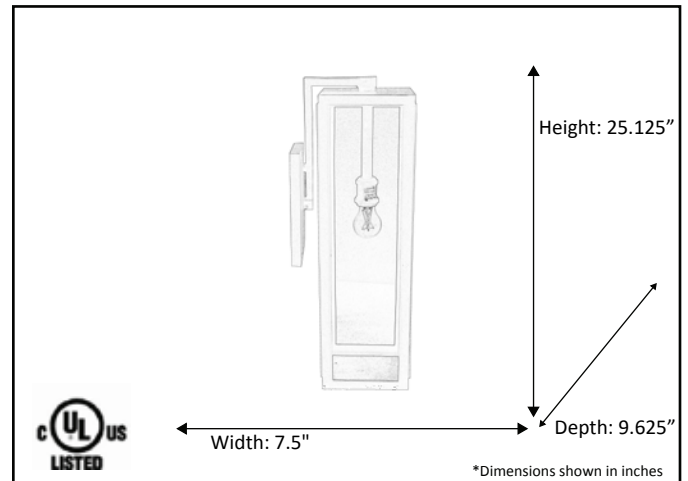

Model #	CL-1804-TBK
SKU	20091
Fixture Series	N/A
Description	Extra Large Cube Coach Light
Finish	Matte Black
Glass	Clear
Replacement Glass	N/A
Dimensions- HxW(xD) <small>(Dimensions shown in inches)</small>	25.125" x 7.5" x 9.625"
Lamp Info	1 x 60W (E26)

Finish/Glass Shown: Matte Black/Clear

*Lamps not included

ELECTRICAL REQUIREMENTS: Fixture requires a grounded electrical supply line of 120 volts AC.

INSTALLATION REQUIREMENTS: Fixture attaches to electrical junction box securely anchored in wall or ceiling.
All mounting hardware included.