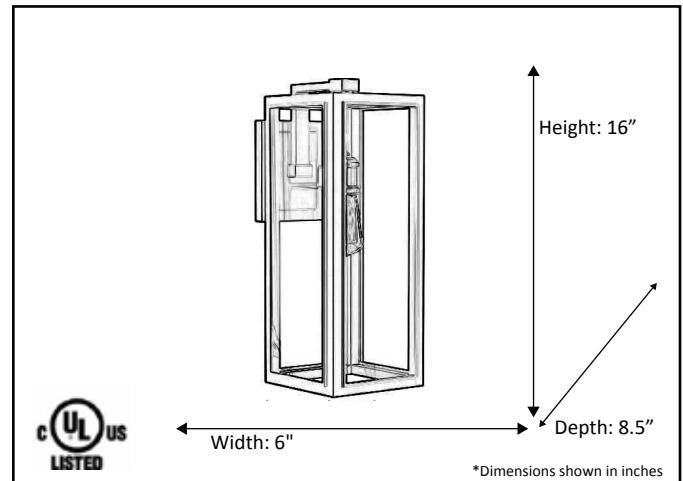

Model #	CL-1802-TBK
SKU	20088
Fixture Series	N/A
Description	Medium Cube Coach Light
Finish	Matte Black
Glass	Clear
Replacement Glass	N/A
Dimensions- HxW(xD) <small>(Dimensions shown in inches)</small>	16" x 6" x 8.5"
Lamp Info	1 x 60W (E26)

Finish/Glass Shown: Matte Black/Clear

*Lamps not included

ELECTRICAL REQUIREMENTS: Fixture requires a grounded electrical supply line of 120 volts AC.

INSTALLATION REQUIREMENTS: Fixture attaches to electrical junction box securely anchored in wall or ceiling.
All mounting hardware included.