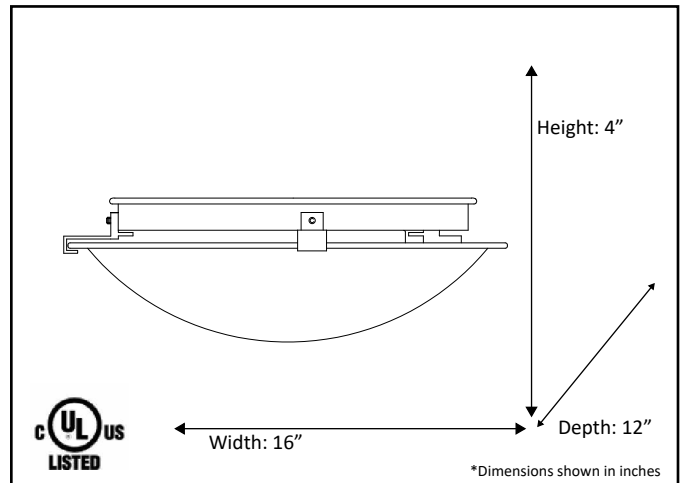

*Lamps not included