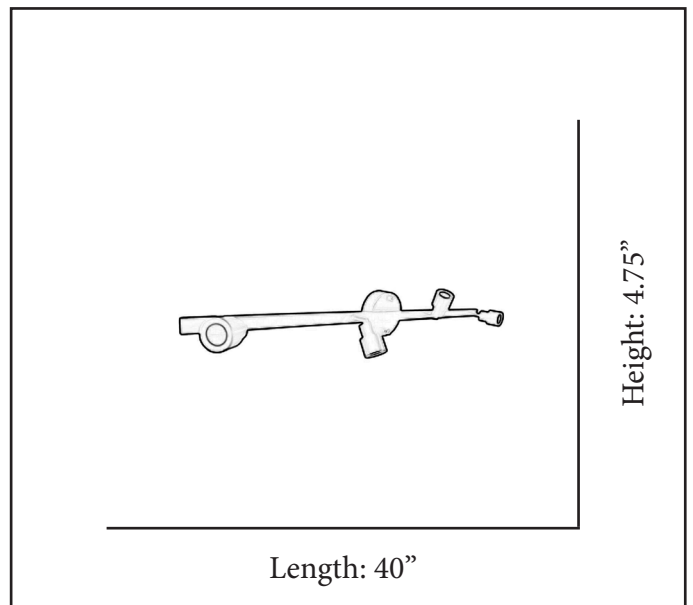

HOMEnhancements

Architectural & Engineering Specifications

2023

Track Lights

MODEL	CF-LEDP304-NK(27K)
SKU	80757
DESCRIPTION	4-Head LED Bar Light
FINISH	Brushed Nickel
DIMENSIONS	4.75" H/E x 40" L x 5" W
LAMP INFO	4 x 28W 2700K LED
LOCATION	Dry

All mounting hardware included.

Product specifications subject to change without notice.

HOMEnhancements/ 1505-A Kelly Blvd., Carrollton, TX. 75006

Length: 40"

Height: 4.75"

REFERENCE	QUANTITY	REMARKS	PROJECT	
			LOCATION/TYPE	
			ARCHITECT	
			ENGINEER	
			CONTRACTOR	
			SUBMITTED BY	
			DATE	