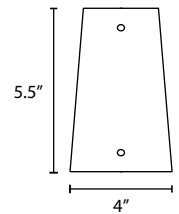

#### Base

Height: 33"  
Width: 12"

#### Holder

3" OD Pole Capacity

#### Pole

.125" Wall Extruded Aluminum

### DIMENSIONS

**Base Footprint**  
Circular base pattern requiring three (3) 1/2" anchor bolts

**Access Door**

BASE	HEIGHT	STYLE
	<b>0</b> 9'4"	<b>S</b> Smooth
	<b>1</b> 10'4"	<b>F</b> Fluted
	<b>2</b> 11'4"	
	<b>3</b> 12'4"	
	<b>4</b> 13'4"	
	<b>5</b> 14'4"	