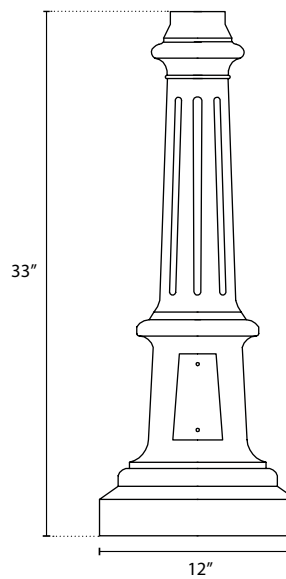

#### Base

Height: 33"  
Width: 12"

#### Holder

3" OD Pole Capacity

#### Pole

.125" Wall Extruded Aluminum

### DIMENSIONS

**Base Footprint**  
Circular base pattern requiring three (3) 1/2" anchor bolts

**Access Door**

BASE	HEIGHT	STYLE
	<b>0</b> 9'4"	<b>S</b> Smooth
	<b>1</b> 10'4"	<b>F</b> Fluted
	<b>2</b> 11'4"	
	<b>3</b> 12'4"	
	<b>4</b> 13'4"	
	<b>5</b> 14'4"	