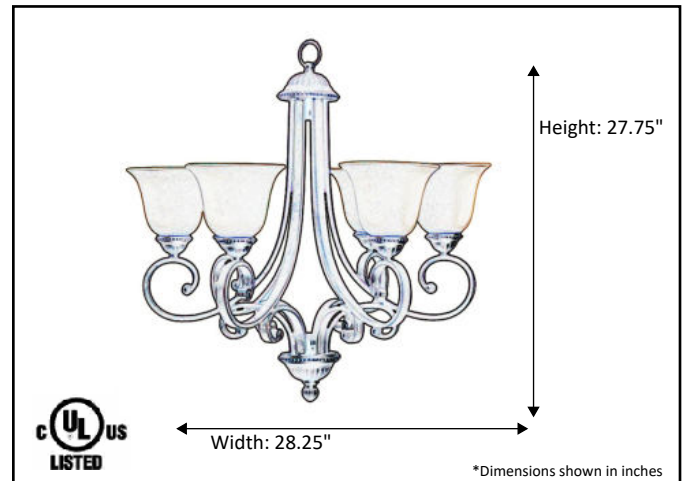

ELECTRICAL REQUIREMENTS: Fixture requires a grounded electrical supply line of 120 volts AC.

INSTALLATION REQUIREMENTS: Fixture attaches to electrical junction box securely anchored in wall or ceiling.
All mounting hardware included.

HOMEnhancements / 1505-A Kelly Blvd., Carrollton, TX. 75006

Product specifications subject to change without notice.

REFERENCE	QTY.	REMARKS	Project
			Location/Type
			Architect
			Engineer
			Contractor
			Submitted By: Date: