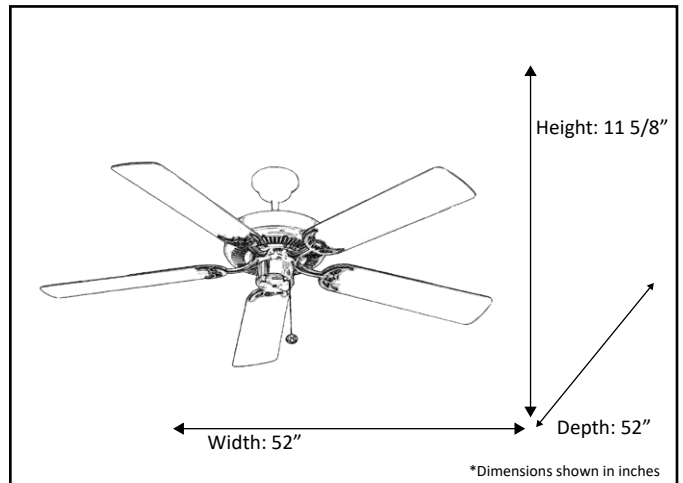

<b>Model #</b>	<b>B552 RB5P</b>
SKU	12543
Finish	Rubbed Bronze
Reversible Blade Finish	Oak/Walnut
Size	52"
Motor Specs	153mm x 15mm
Wire Length (Shown in inches)	80"
Down Rod Included (Shown in inches)	4"
Blade Pitch	12 Degree
Speeds	3
Forward/Reverse	YES
CFM High	4900
Location Use	INDOOR ONLY
Energy Star Certified	YES