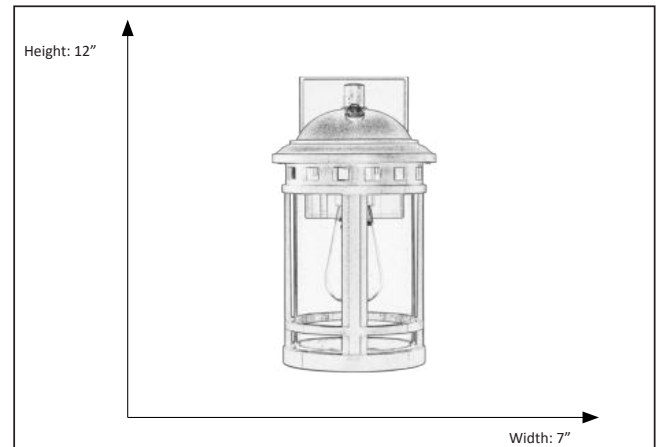

7-70562

Surma Plastic Outdoor Cylinder Coach Light

Description

Neat and clean lines pair perfectly with a matte black finish to create a pleasing, industrial and farmhouse design. This 1-light outdoor wall lantern features exposed hardware and a clear glass shade that brings farmhouse style to your covered porch

Features

Item Number	7-70562
Finish	Matte Black
Dimensions	12"H x 7"W
Lamp Info	1 x 60W (M)
Bulb Base	E26
Glass	Clear
Material	Plastic
ETL Listed	Wet Location

Electrical

Fixture requires a grounded electrical supply line to 120 volts AC.

Installation

Fixture attaches to electrical junction box securely anchored in wall or ceiling.
All mounting hardware included.