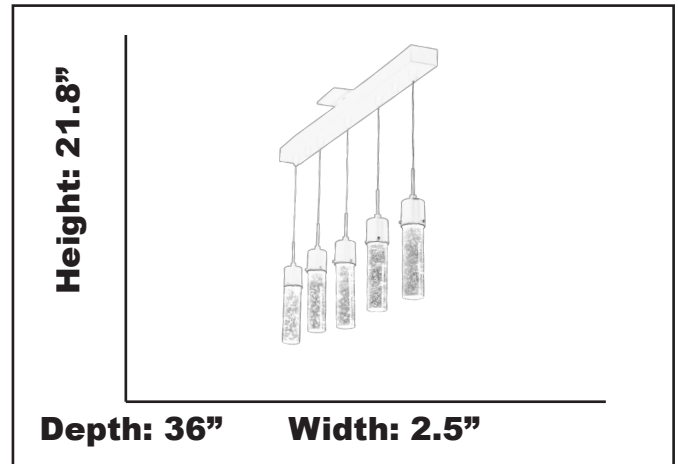

SOFFI

5-Bulb Linear Pendant Light

Features

Item Number	7-70541
Finish	Matte Black
Dimensions	21.8" H x 2.5" W x 36" L
Lamp Info	5 x 4000K Integrated LED
Listed	Dry Location
Material	Steel

Electrical

Fixture requires a grounded electrical supply line to 120 volts AC.