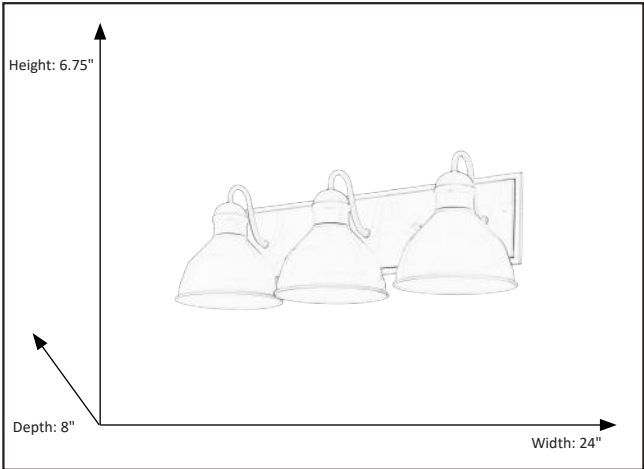

Gia
3-Light Sconce/Vanity

Description

The Gia collection is modern style with an industrial feel. It will transform the look of your room with these classic, vintage-inspired fixtures.

Features

Item Number	7-70415
Finish	Glossy White
Dimensions (HxWxD)	6.75" x 24" x 8"
Lamp Info	3 x 60W (E26)
Lamps Included	No

Electrical

Fixture requires a grounded electrical supply line to 120 volts AC.

Installation

Fixture attaches to electrical junction box securely anchored in wall or ceiling. All mounting hardware included.