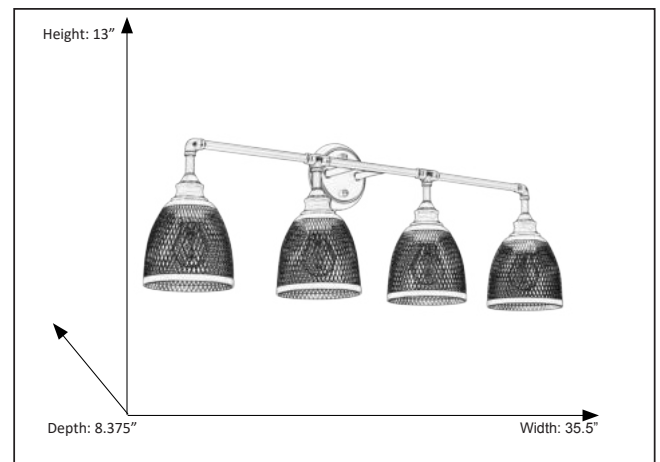

## 4-Light Brushed Nickel Vanity

### Description

The Amara vanity light features mesh shades and a brushed nickel metal frame. This vanity can be used for bathroom vanity lighting and offers reliable illumination with an industrial design. This model uses (4) 60 watt medium base bulbs. For even brighter lighting, try using one of our LED replacement bulbs. The clean lines of the frame add interest while the mesh shades give a unique look to the light, enhancing many spaces. The Amara is conveniently sized for interior design purposes and works well with both industrial and modern schemes.

### Features

Item Number	7-70406
Family	Amara
Finish	Brushed Nickel
Dimensions (HxWxD)	13"H x 35.5"W x 8.375"D
Lamp Info	1 x E26
Lamp Base	Medium
Location Rating	Damp Rated