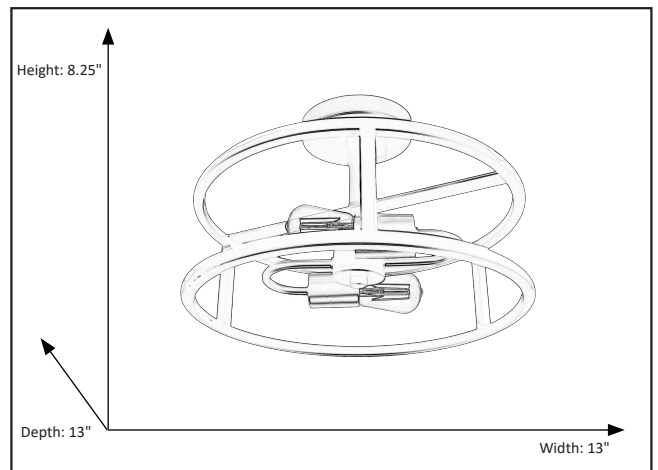

Charles

2-Light Round Open Semi-Flush Mount

Description

The Charles Collection Round Open Semi-Flush Mount is the ideal 2-bulb semi-flush mount solution with its easy on the eyes rounded design and sleek matte black finish.

Features

Item Number	7-70313
Finish	Matte Black
Dimensions (HxWxD)	8.25" x 13" x 13"
Lamp Info	2 x 60W (E26)
Lamps Included	No

Electrical

Fixture requires a grounded electrical supply line to 120 volts AC.

Installation

Fixture attaches to electrical junction box securely anchored in wall or ceiling. All mounting hardware included.