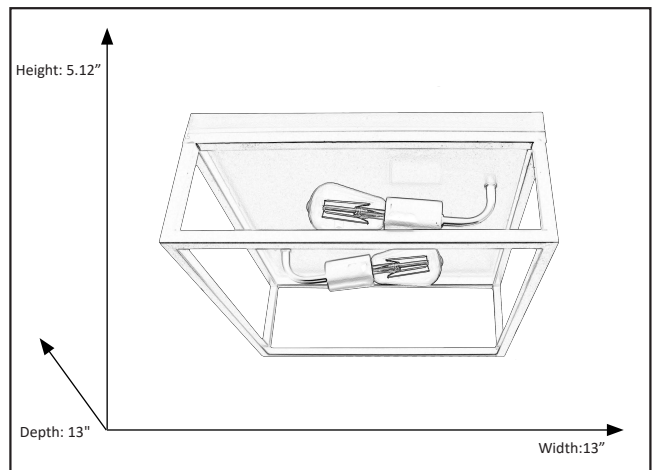

Vincent

2-Light Open Square Ceiling Mount

Description

This Vincent 2-light Ceiling Mount features its industrial style fixture with a smooth matte black metal finish and its uncomplicated design. This ceiling mount is ideal for illuminating coastal, farmhouse, traditional, and bohemian interiors.

Features

Item Number	7-70304
Finish	Matte Black
Dimensions (HxWxD)	5.12" x 13"x13"
Lamp Info	2 x 60W (E26)
Lamps Included	No

Electrical

Fixture requires a grounded electrical supply line to 120 volts AC.

Installation

Fixture attaches to electrical junction box securely anchored in wall or ceiling. All mounting hardware included.